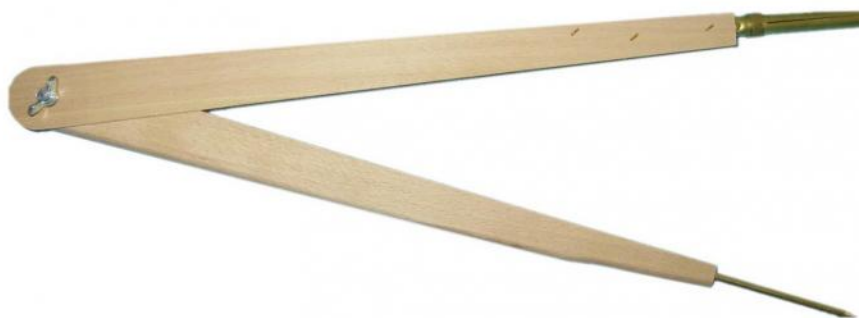

Reference : 30611

Compass for chalk  
40 cm to point