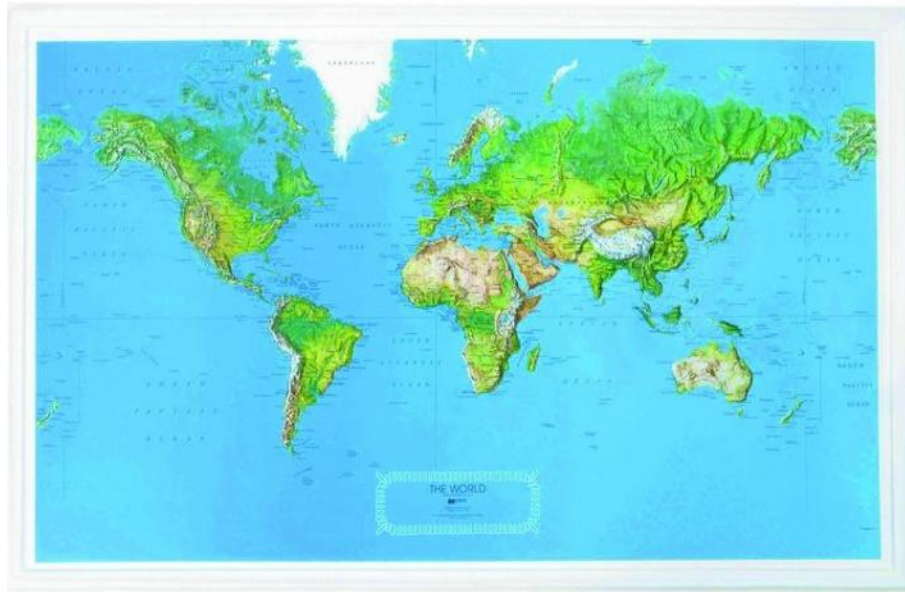

# WORLD MAP IN RELIEF

PRODUCT SHEET

Reference : 303013

World map in relief 86x56 cm natural colors  
World map in relief with natural colors.

The 86x56 cm map is printed in natural colors on a plastic sheet and then thermoformed to reproduce to scale the reliefs of the continents of the world.

Technical characteristics:

Scale: 1:46,875,000 (1" = 750 miles)

Style : Relief map

Reliefs in natural colors

Dimensions : 86 x 56 cm approximately